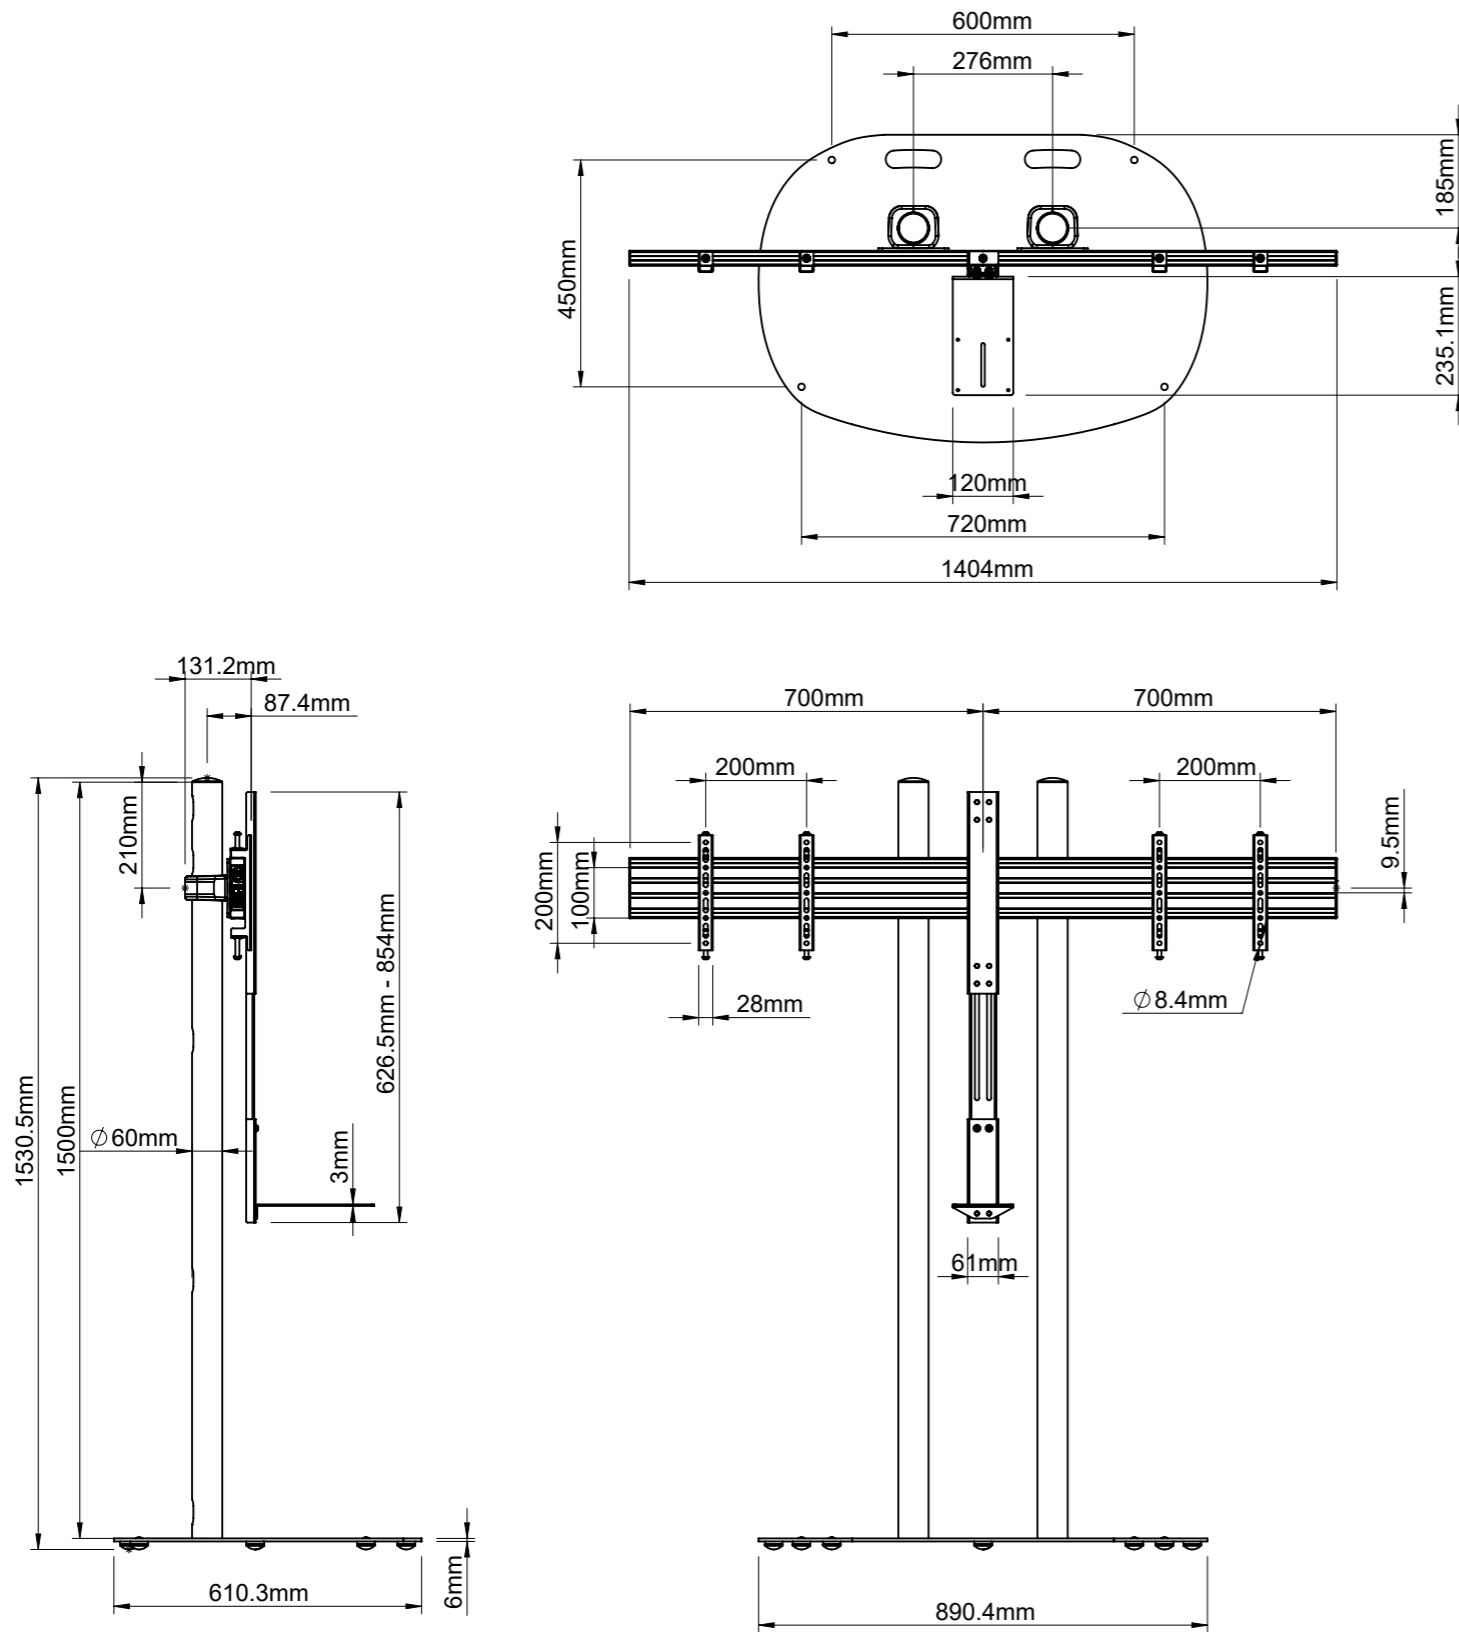

THE INFORMATION CONTAINED IN THIS DRAWING IS THE SOLE PROPERTY OF B-TECH INTERNATIONAL DESIGN AND MANUFACTURING LIMITED, ANY REPRODUCTION IN PART OR WHOLE WITHOUT THE WRITTEN PERMISSION OF B-TECH INTERNATIONAL DESIGN AND MANUFACTURING LIMITED IS PROHIBITED.

B-Tech International Design and Manufacturing Limited		B-Tech No: BT8520
Part of the B-Tech International Group of Companies		Version: V1.1
 UNLESS OTHERWISE SPECIFIED DIMENSIONS ARE IN MILLIMETERS	Size: A3	Title: Universal Twin Screen VC Stand with Webcam Shelf
	Scale: 1:15	Revision: 0.0
Sheet: 1 of 1	Date: 8/10/2017	File Name: BTD-BT8520-R0.0