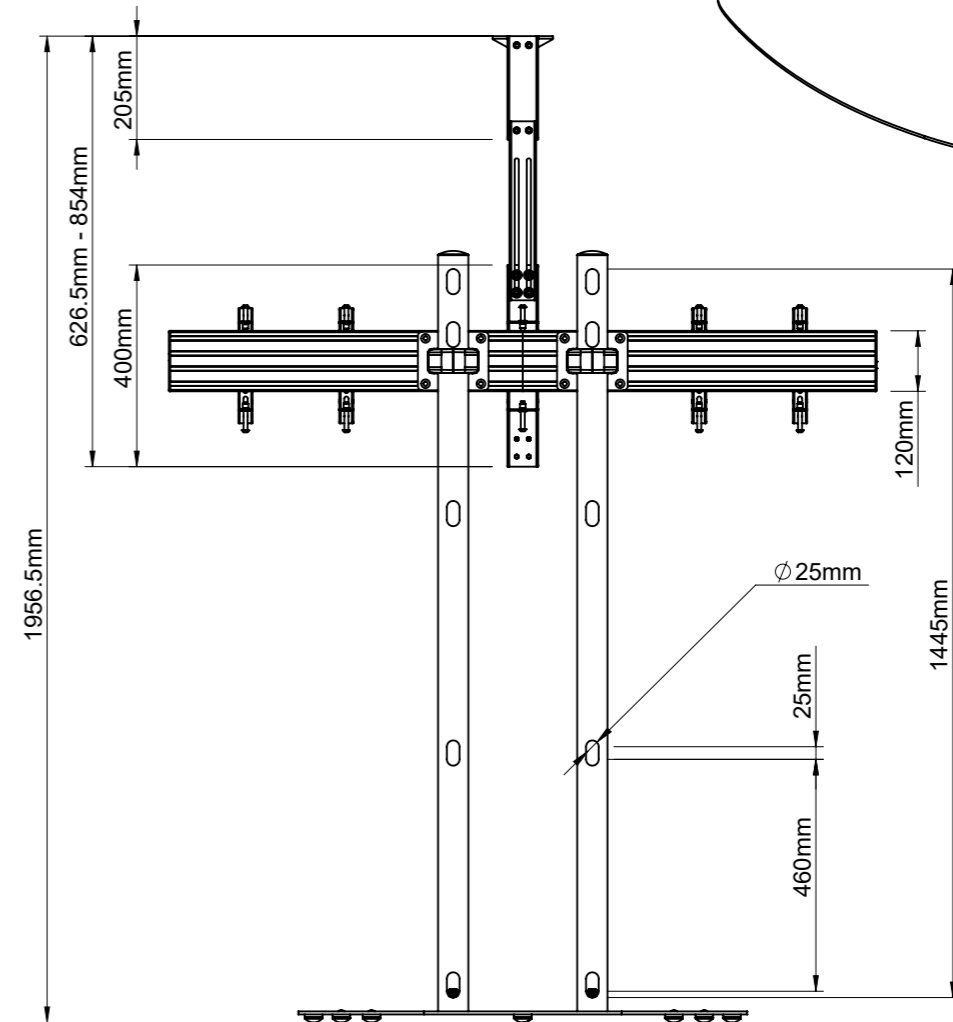

THE INFORMATION CONTAINED IN THIS DRAWING IS THE SOLE PROPERTY OF B-TECH INTERNATIONAL DESIGN AND MANUFACTURING LIMITED, ANY REPRODUCTION IN PART OR WHOLE WITHOUT THE WRITTEN PERMISSION OF B-TECH INTERNATIONAL DESIGN AND MANUFACTURING LIMITED IS PROHIBITED.

B-Tech International Design and Manufacturing Limited makes no representation or warranties, express or implied, with respect to the reuse of the data provided herewith, regardless of its format or the means of its transmission. B-Tech International Design and Manufacturing Limited makes every effort to provide accurate information, however there is no guarantee or representation to the user as to the accuracy, currency, suitability or reliability of this data. The user assumes all risks associated with its use. B-Tech International Design and Manufacturing Limited assumes no responsibility for actual or consequential damage incurred as a result of any user's reliance on this data.

B-Tech International Design and Manufacturing Limited		B-Tech No: BT8520
Part of the B-Tech International Group of Companies		Version: V1.1
UNLESS OTHERWISE SPECIFIED DIMENSIONS ARE IN MILLIMETERS	Size: A3	Title: Universal Twin Screen VC Stand with Webcam Shelf
	Scale: 1:15	Revision: 0.0
Sheet: 1 of 1	Date: 8/10/2017	File Name: BTD-BT8520-R0.0