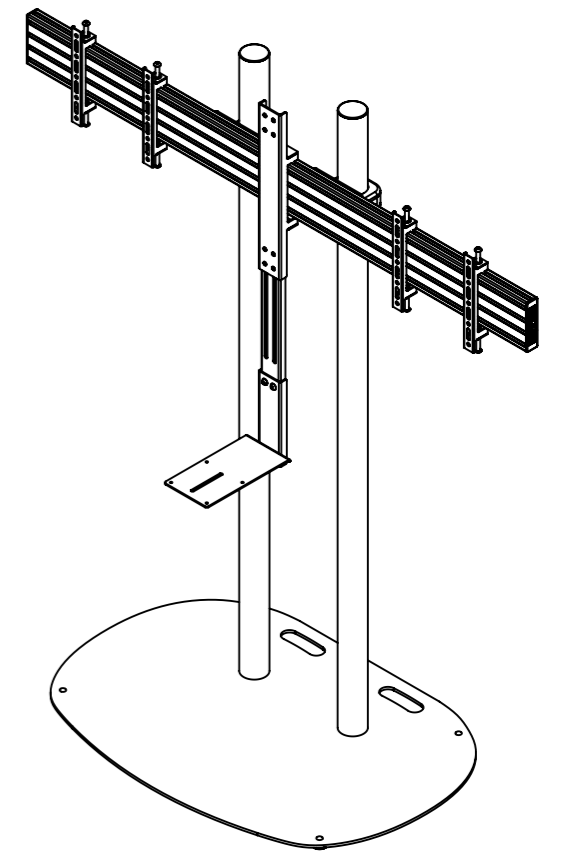

THE INFORMATION CONTAINED IN THIS DRAWING IS THE SOLE PROPERTY OF B-TECH INTERNATIONAL DESIGN AND MANUFACTURING LIMITED, ANY REPRODUCTION IN PART OR WHOLE WITHOUT THE WRITTEN PERMISSION OF B-TECH INTERNATIONAL DESIGN AND MANUFACTURING LIMITED IS PROHIBITED.

B-Tech International Design and Manufacturing Limited makes no representation or warranties, express or implied, with respect to the reuse of the data provided herewith, regardless of its format or the means of its transmission. B-Tech International Design and Manufacturing Limited makes every effort to provide accurate information, however there is no guarantee or representation to the user as to the accuracy, currency, suitability or reliability of this data. The user assumes all risks associated with its use. B-Tech International Design and Manufacturing Limited assumes no responsibility for actual or consequential damage incurred as a result of any user's reliance on this data.

B-Tech International Design and Manufacturing Limited		B-Tech No: BT8520
Part of the B-Tech International Group of Companies		Version: V1.1
UNLESS OTHERWISE SPECIFIED DIMENSIONS ARE IN MILLIMETERS	Size: A3	Title: Universal Twin Screen VC Stand with Webcam Shelf
	Scale: 1:15	Revision: 0.0
Sheet: 1 of 1	Date: 8/10/2017	File Name: BTD-BT8520-R0.0